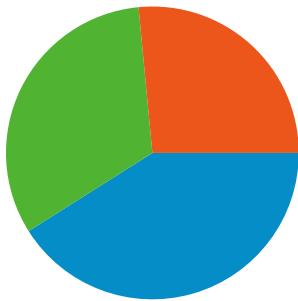

Site Usage

992 Visits

53.23% Bounce Rate

2,562 Pageviews

00:03:08 Avg. Time on Site

2.58 Pages/Visit

41.13% % New Visits

Traffic Sources Overview

- **Direct Traffic**
407 (41.03%)
- **Search Engines**
322 (32.46%)
- **Referring Sites**
263 (26.51%)

Content Overview

Pages	Pageviews	% Pageviews
/	849	33.14%
/2008/03/13/internet-marketing-	233	9.09%
/2008/01/16/last-nights-	194	7.57%
/2008/03/03/business-survey-	150	5.85%
/join/	86	3.36%

Top Traffic Sources

Sources	Visits	% visits	Keywords	Visits	% visits
(direct) ((none))	407	41.03%	rebecca allen leitrim	54	16.77%
google (organic)	311	31.35%	leitrim business network	27	8.39%
downloadmusic.ie (referral)	56	5.65%	innovate+leitrim	10	3.11%
mail.google.com (referral)	35	3.53%	leitrim network	9	2.80%
webmail.eircom.net (referral)	19	1.92%	leitrimbusinessnetwork	8	2.48%

538 people visited this site

992 Visits

538 Absolute Unique Visitors

2,562 Pageviews

2.58 Average Pageviews

00:03:08 Time on Site

53.23% Bounce Rate

41.03% New Visits