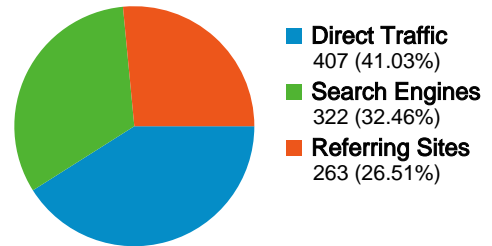

Site Usage

992 Visits

53.23% Bounce Rate

2,562 Pageviews

00:03:08 Avg. Time on Site

2.58 Pages/Visit

41.13% % New Visits

Traffic Sources Overview

- **Direct Traffic**
407 (41.03%)
- **Search Engines**
322 (32.46%)
- **Referring Sites**
263 (26.51%)

Content Overview

Pages	Pageviews	% Pageviews
/	849	33.14%
/2008/03/13/internet-marketing-	233	9.09%
/2008/01/16/last-nights-	194	7.57%
/2008/03/03/business-survey-	150	5.85%
/join/	86	3.36%

Visitors Overview

Visitors
538

New vs. Returning

Visitor Type	Visits	% visits
Returning Visitor	585	58.97%
New Visitor	407	41.03%

All traffic sources sent a total of 992 visits

-  **41.03%** Direct Traffic
-  **26.51%** Referring Sites
-  **32.46%** Search Engines

Top Traffic Sources

Sources	Visits	% visits	Keywords	Visits	% visits
(direct) ((none))	407	41.03%	rebecca allen leitrim	54	16.77%
google (organic)	311	31.35%	leitrim business network	27	8.39%
downloadmusic.ie (referral)	56	5.65%	innovate+leitrim	10	3.11%
mail.google.com (referral)	35	3.53%	leitrim network	9	2.80%
webmail.eircom.net (referral)	19	1.92%	leitrimbusinessnetwork	8	2.48%